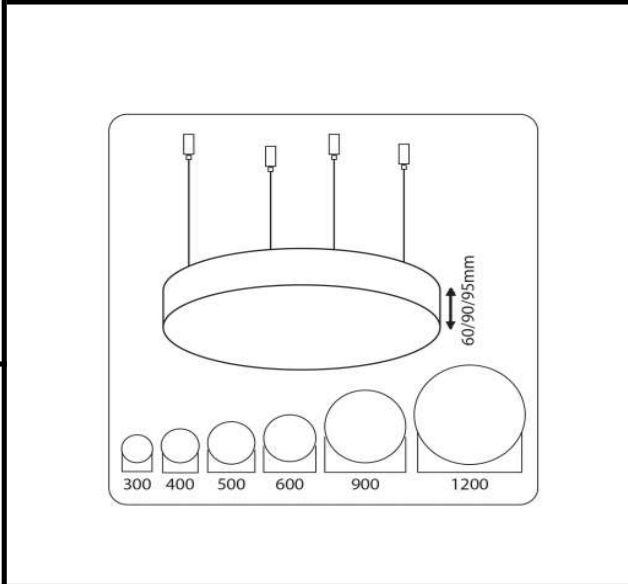

Dimension diagram

Remarks:-

Address: Plot #7 Saroorpur-Nangla Industrial Area,Ballabgarh-Sohna Road,Faridabad-121005
Email: info@sovitron.com